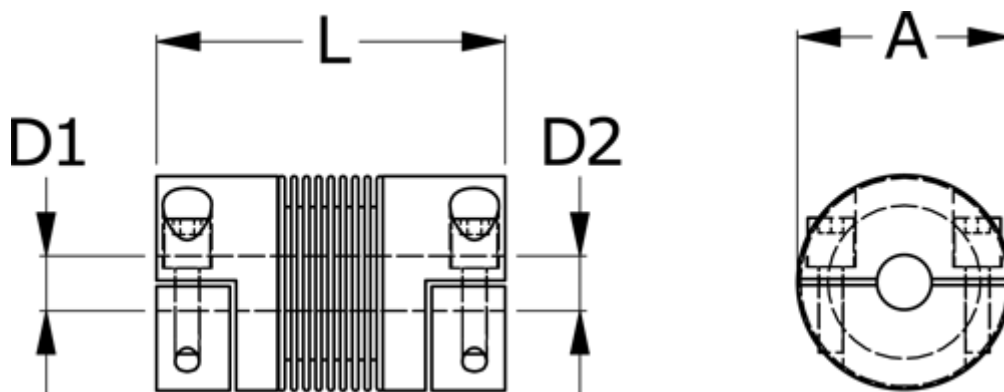

# Data Sheet

Article number: 33304H05001335065

Description: Bellow coupling type 4H size500  
Length 133 mm, bore 50/65 mm

## Measures

A	= 122
D1	= 50
D2	= 65
L	= 133
Nom. torque NM (Tkn)	= 500